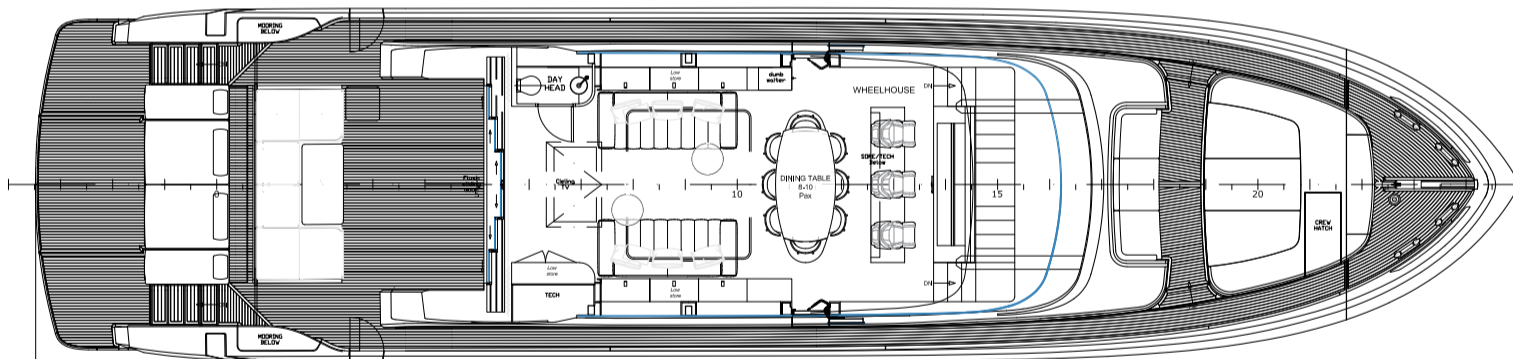

PROFILO

SUN DECK

MAIN DECK

LOWER DECK

This brochure does not, under any circumstances, constitute an offer by the shipyard to any person, nor does it form part of any contract. All information contained herein, including but not limited to technical data, performance details, illustrations, and drawings, is provided as a general guide only. It is not contractual and refers to standard models of motor yachts built by the shipyard, based on updates available at the time of publication. Images, diagrams, designs, and examples included are intended solely to illustrate the provided information. The only binding information for the seller is exclusively contained in the sale agreement and the relevant specific manual. The information in this brochure may not reflect all details, technical or commercial changes made after publication, or anticipate every possible scenario. Given the unique characteristics of each yacht, the shipyard disclaims any liability for reliance on the information contained in this brochure.