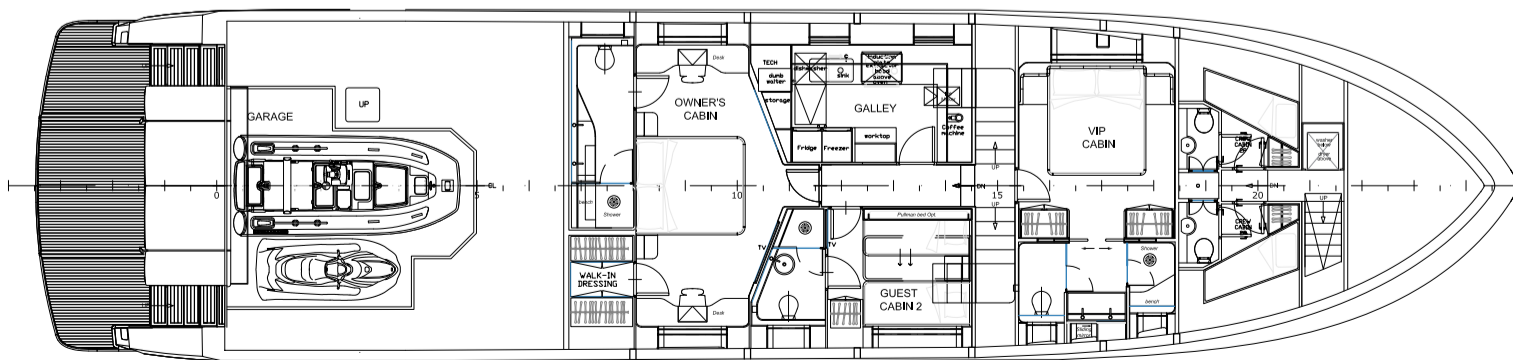

PROFILO

SUN DECK

MAIN DECK

LOWER DECK

This brochure does not, under any circumstances, constitute an offer by the shipyard to any person, nor does it form part of any contract. All information contained herein, including but not limited to technical data, performance details, illustrations, and drawings, is provided as a general guide only. It is not contractual and refers to standard models of motor yachts built by the shipyard, based on updates available at the time of publication. Images, diagrams, designs, and examples included are intended solely to illustrate the provided information. The only binding information for the seller is exclusively contained in the sale agreement and the relevant specific manual. The information in this brochure may not reflect all details, technical or commercial changes made after publication, or anticipate every possible scenario. Given the unique characteristics of each yacht, the shipyard disclaims any liability for reliance on the information contained in this brochure.